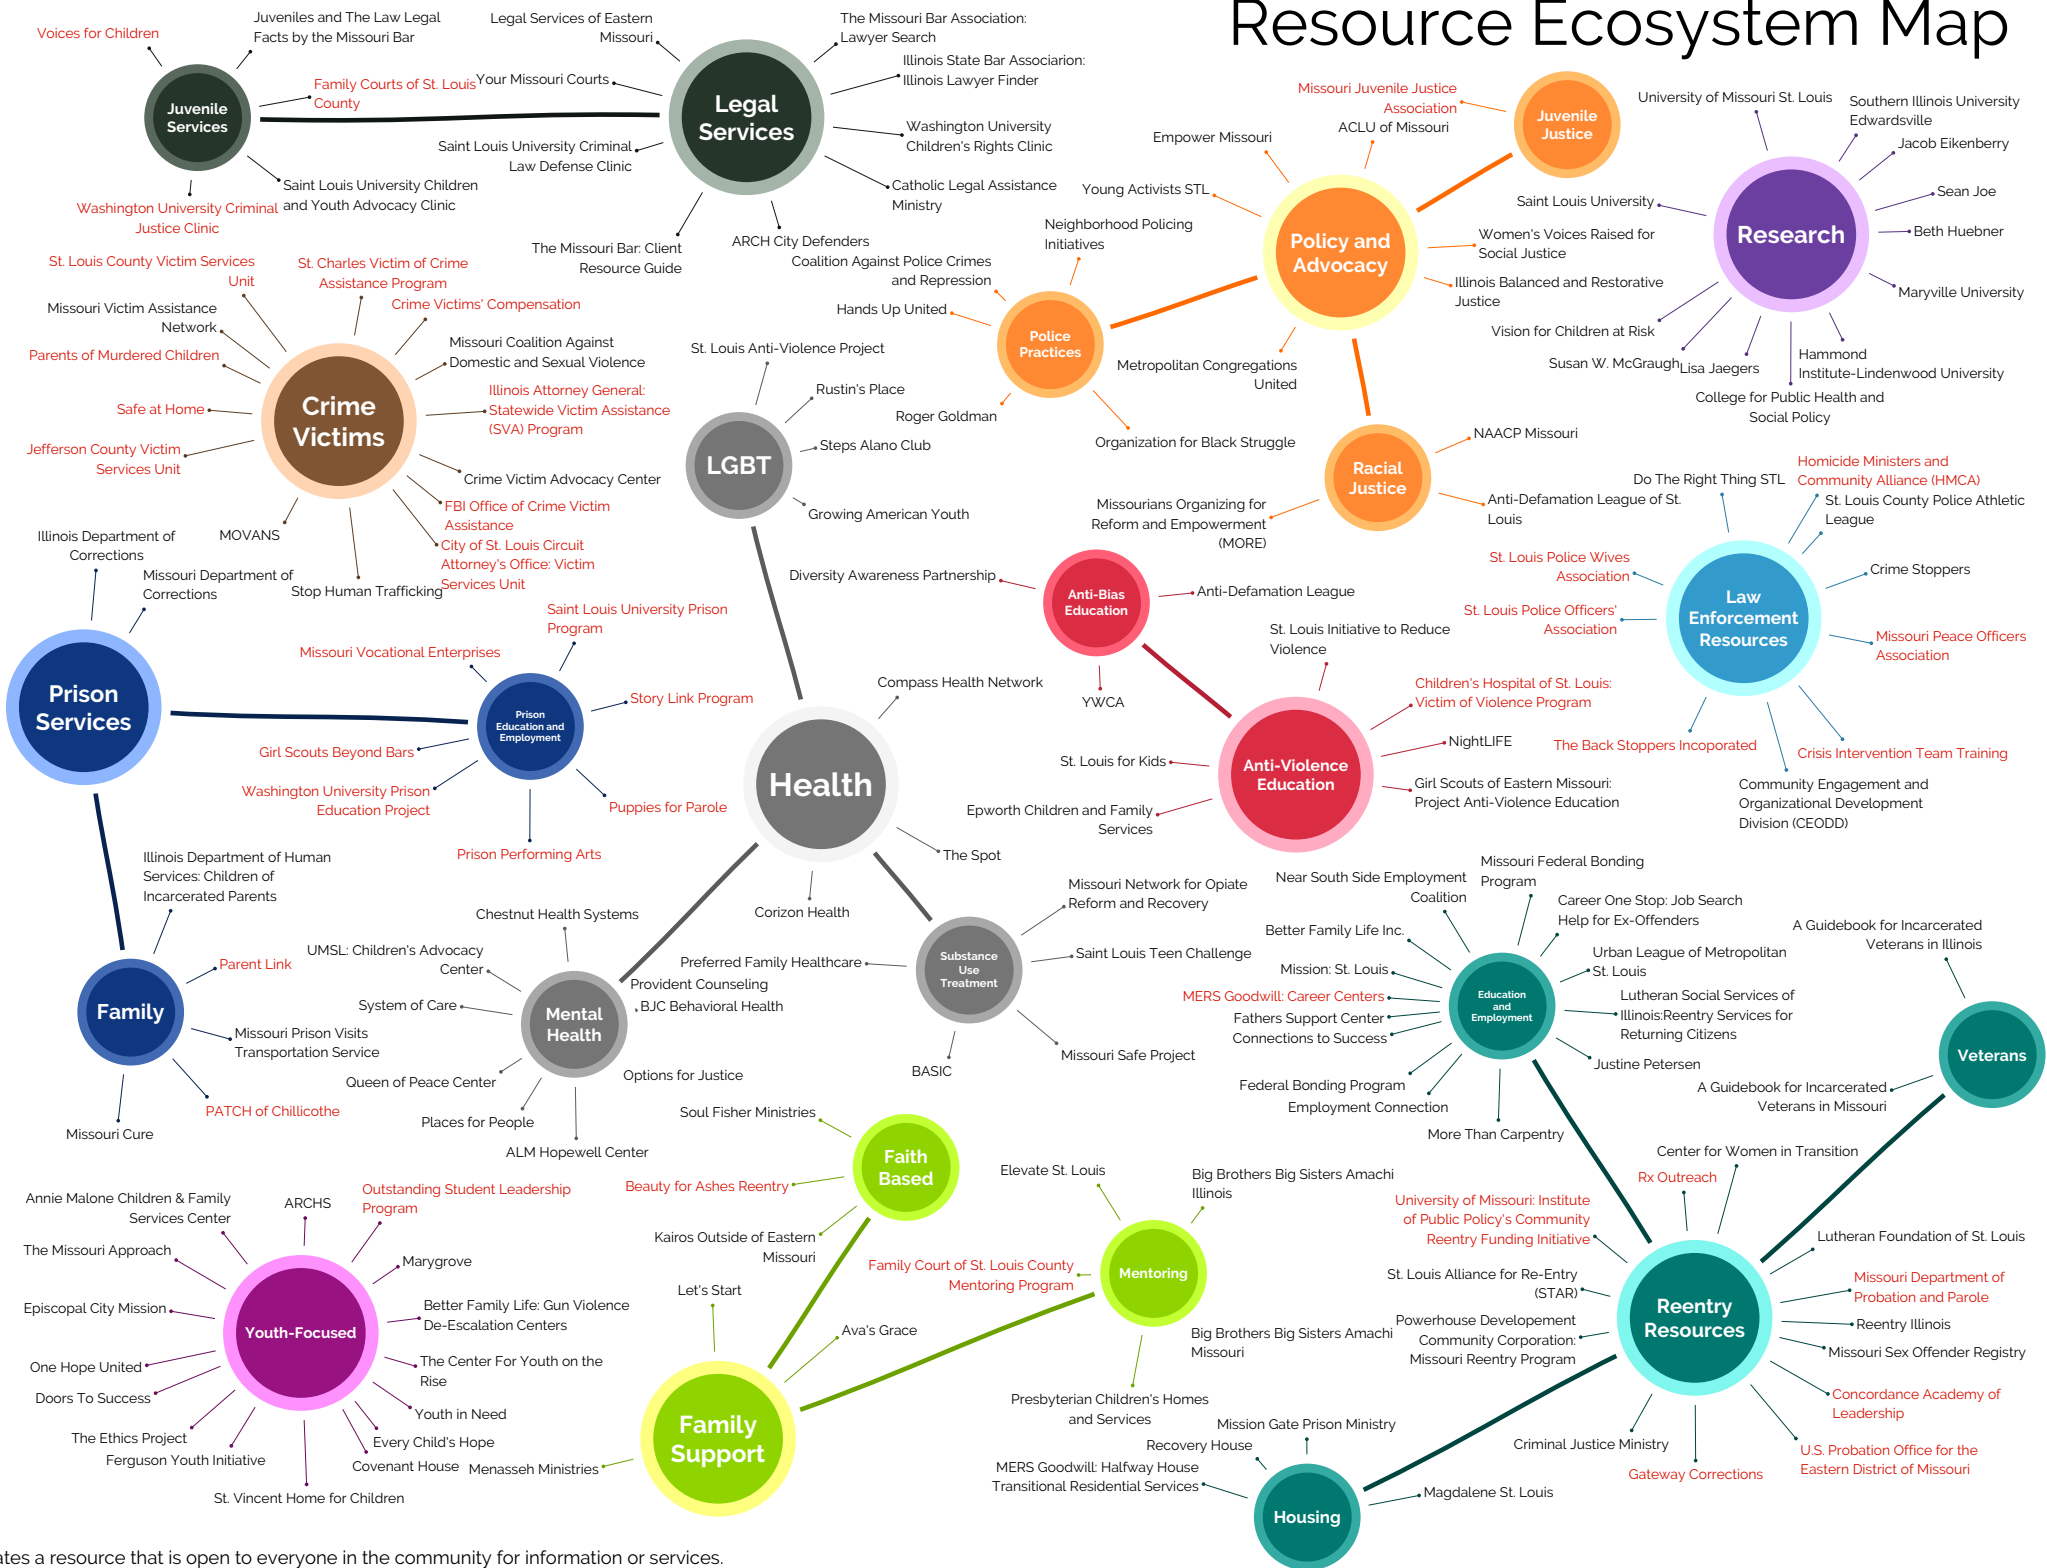

St. Louis Region Criminal Justice Resource Ecosystem Map

Indicates a resource that is open to everyone in the community for information or services.
 Indicates a resource that has a closed or internal referral process. Please contact the agency directly for more information.