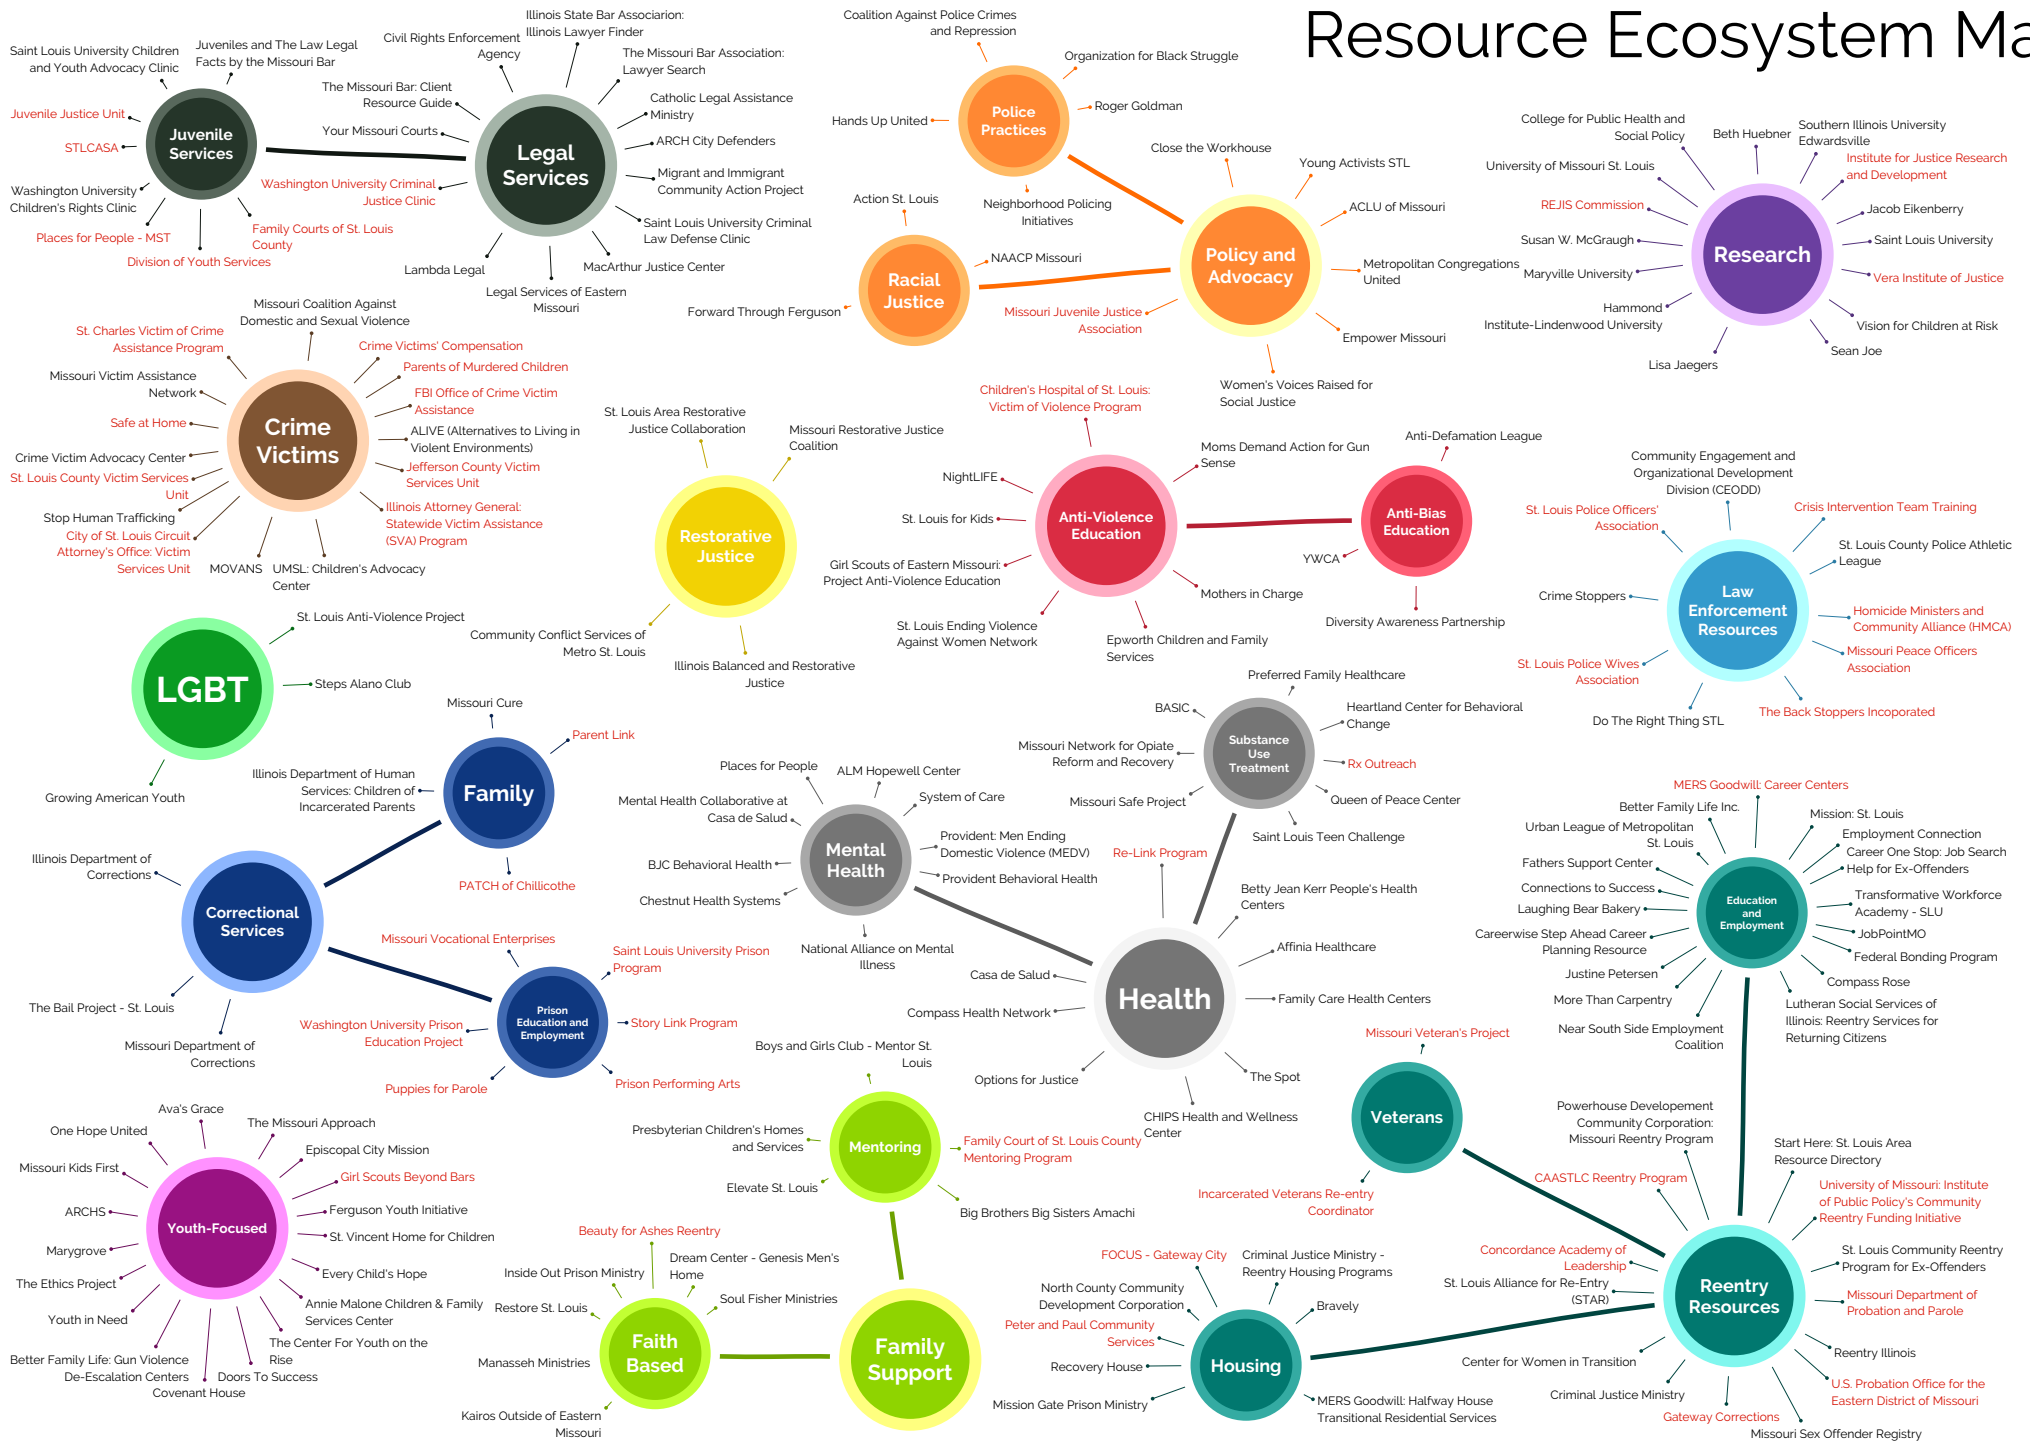

Interactive version is available online at <http://clarkfoxstl.com>

For more information contact Samantha Stangl at samantha@clark-fox.com

St. Louis Region Criminal Justice Resource Ecosystem Map

Indicates a resource that is open to everyone in the community for information or services.

Indicates a resource that has a closed or internal referral process. Please contact the agency directly for more information.